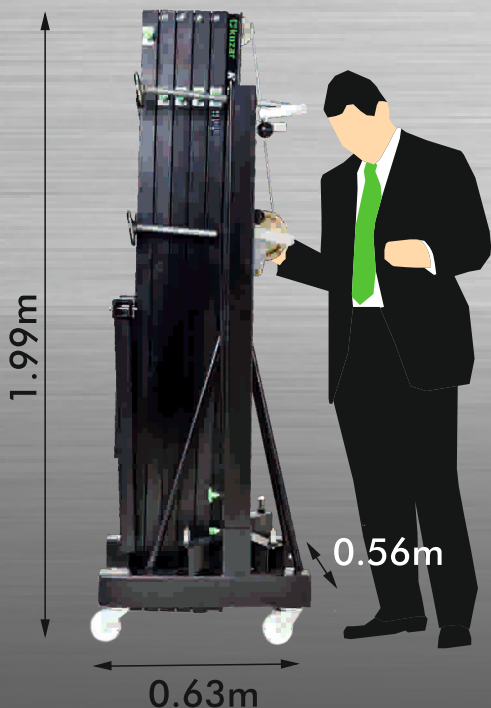

Maximum height
Altura máxima 8 m / 26.25ft

Maximum load
Carga máxima 300kg / 661lb

Folded height
Altura plegada 1.99m / 6.53ft

Work surface
Superficie trabajo 1.87 x 1.8m / 6.14 x 5.9ft

Weight
Peso 185kg / 408lb

Multifunctional: Line Array Front Load

Security system
Sistema seguridad KAT Lock*

* KAT Lock for Multifunctional towerlifts has two extra positions: BLOCK or LIFT

BGV C1 (GUV-VC1)
CE 2006/42/CE

Finished: E-poxy
Main material: Alluminium