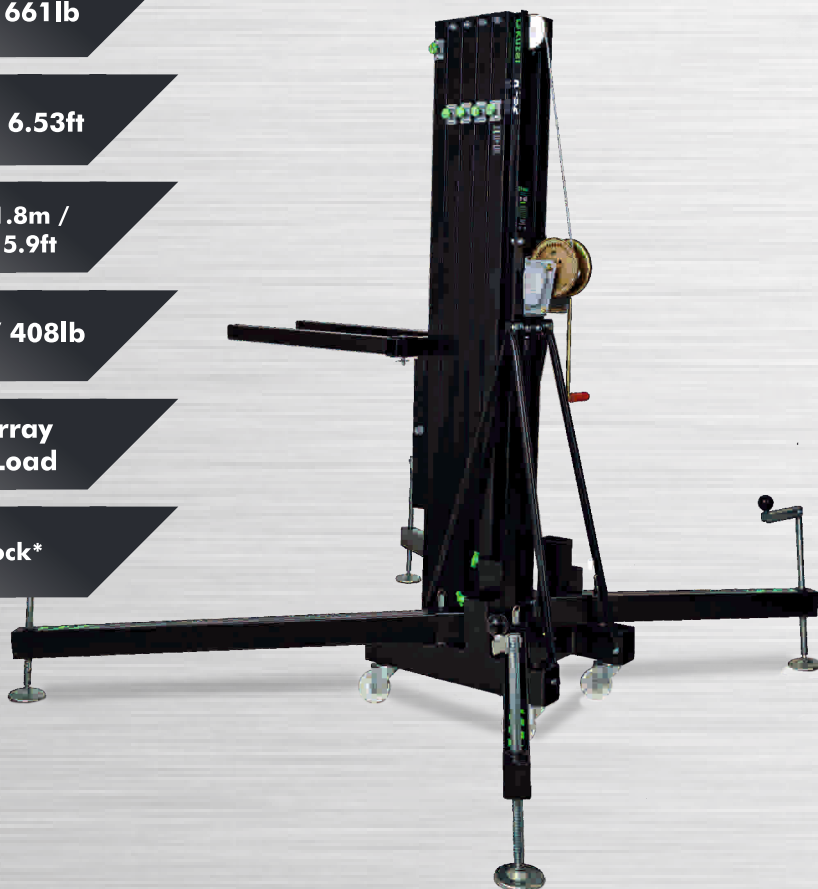

Maximum height
Altura máxima 8 m / 26.25ft

Maximum load
Carga máxima 300kg / 661lb

Folded height
Altura plegada 1.99m / 6.53ft

Work surface
Superficie trabajo 1.87 x 1.8m / 6.14 x 5.9ft

Weight
Peso 185kg / 408lb

Multifunctional: Line Array Front Load

Security system
Sistema seguridad KAT Lock*

* KAT Lock for Multifunctional towerlifts has two extra positions: BLOCK or LIFT

BGV C1 (GUV-VC1)
CE 2006/42/CE

Finished: E-poxy
Main material: Alluminium